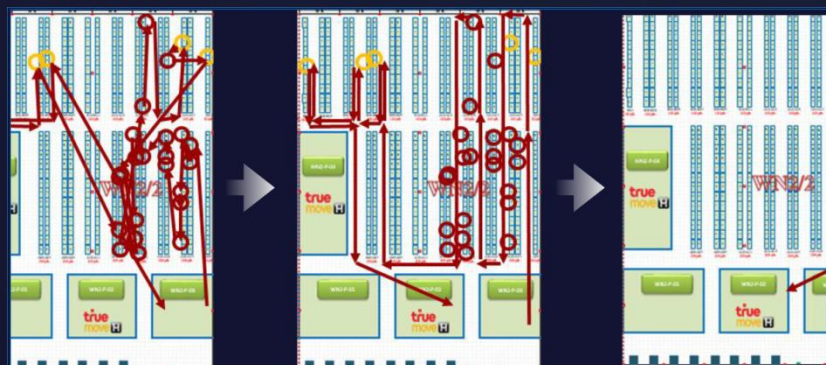

3D Scan

Image Identification

BIM Model

Smart Acceptance

Assistant design based on Digital Site information

EHS

Optimization Algorithm Practice in Supply Chain

Weighted PageRank Algorithm
加权页面排序算法

20%

Increased Picking Efficiency
拣料效率提升

Intelligent Warehouse Planning | 智能仓储规划

Tabu Optimization Model
禁忌优化模型

6%

Increase Container Utilization
集装箱利用率提升

Intelligent Packing Forecast | 智能装箱预估

Kmeans + Dijkstra
K均值聚类 + 最短路径算法