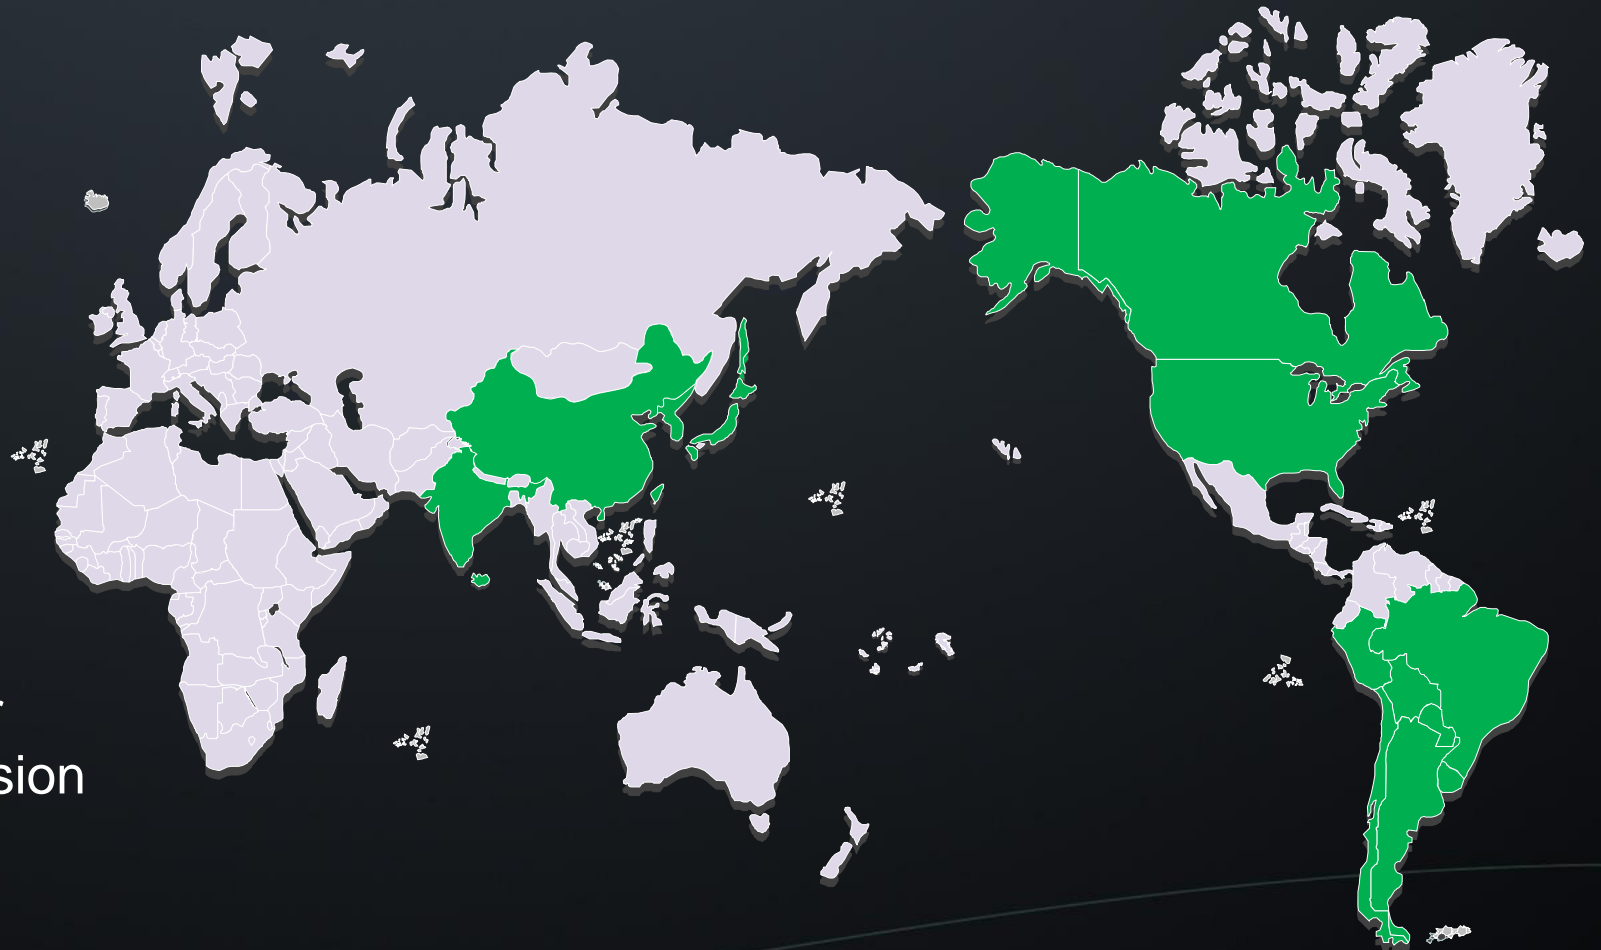

AI, The Future is Now

28 September 2017

LEADING NEW ICT

Who am I?

Pearson Lee

Chief Strategy Marketing Officer
Eastern Asia Sub-Regional Division

Huawei was founded in Shenzhen, China's special economic zone

180,000
Employees

80,000
R&D
employees

170+
Countries

15
R&D institute
and centers

No. 72
Interbrand's Top
100 Best Global
Brands

No. 129
Fortune Global
500

Huawei 15 years in Korea

Huawei started Korea business in 2002, Korea office establishment in 2007