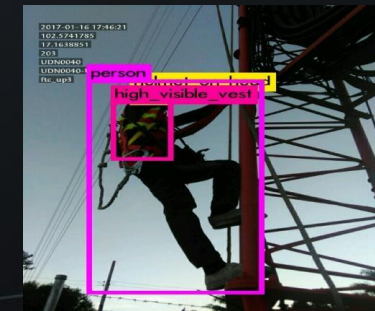

30Min

Rule Generation for
40M Network Original Alarm

94+%

Network Alarm Compression

85+%

Accuracy for Root Alarm Detection

Digitalized Site

3D site survey

3D Scan

Image Identification

BIM Model

Smart Acceptance

Assistant design based on Digital Site information

EHS

Optimization Algorithm Practice in Supply Chain

Weighted PageRank Algorithm
加权页面排序算法