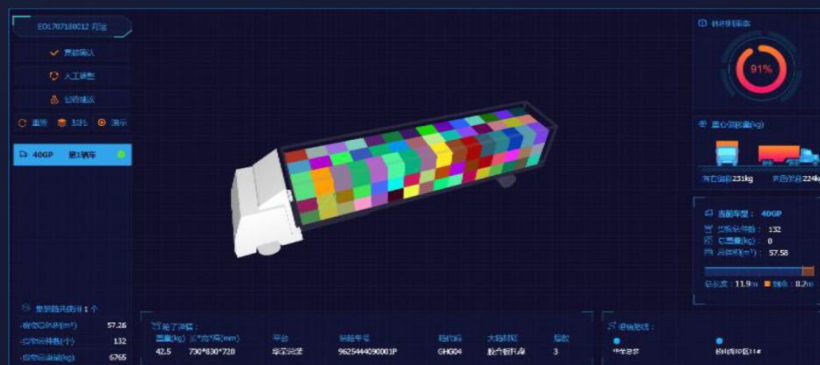

3D Scan

Image Identification

BIM Model

Smart Acceptance

Assistant design based on Digital Site information

EHS

Optimization Algorithm Practice in Supply Chain

Weighted PageRank Algorithm
加权页面排序算法

20%

Increased Picking Efficiency
拣料效率提升

Intelligent Warehouse Planning | 智能仓储规划

Tabu Optimization Model
禁忌优化模型

6%

Increase Container Utilization
集装箱利用率提升

Intelligent Packing Forecast | 智能装箱预估

Kmeans + Dijkstra
K均值聚类 + 最短路径算法

35%

Reduced Car Renting Cost
车辆租赁成本降低

Intelligent Path Optimization | 智能路径优化

8,000+ Package Boxes | 包装箱

200+ Delivery Points | 提货点

30+ Truck Types | 车型

30+ Restrictions | 约束条件

Enabling Intelligent City Traffic Management