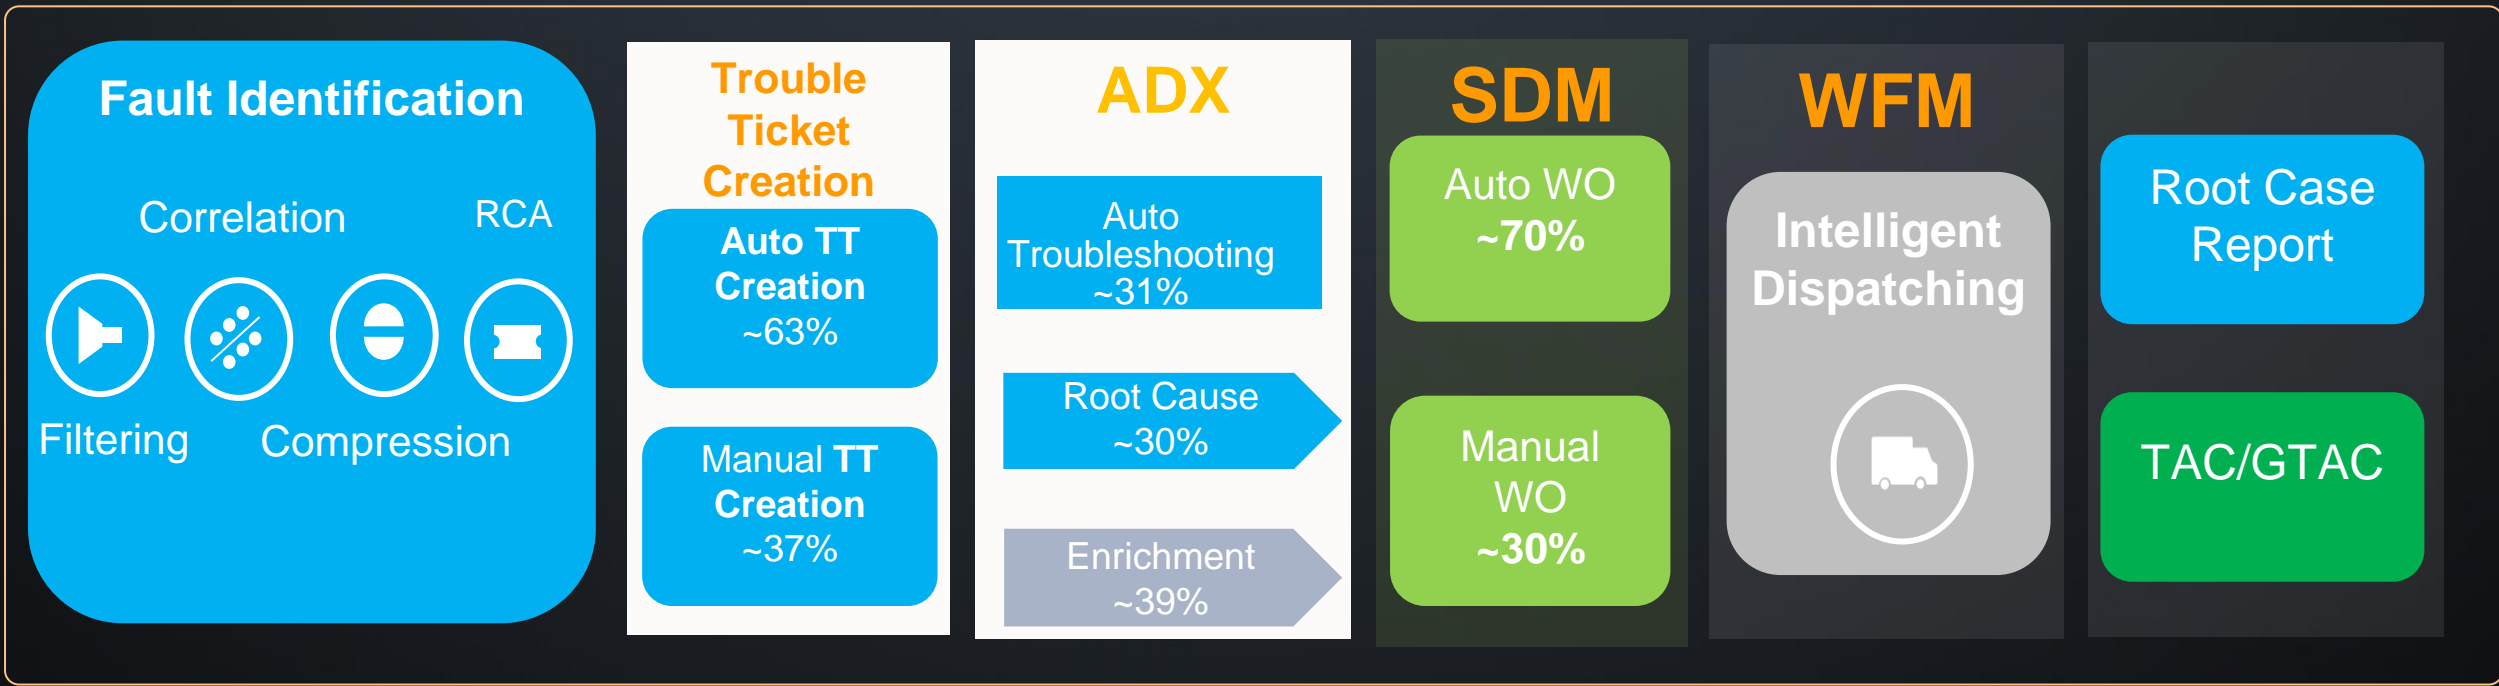

- Intelligent society is composed of device, network and cloud.
- Device is the antennae for everything, network connects the world, whereas cloud is the Digitalized brain for everything

Enabling Intelligent Network Operation(1)

Huawei GTS Brain

1500+

Carrier Network

14M+

Carrier Network Equipment

10M+

Network Alarm Per Day

1M+

Network Ticket Per Year

Enabling Intelligent Network Operation(2)

ADX (Auto Diagnose Expert)
SDM: Service Desk Management
WO: Work order
WFM: Work force management

Key Technologies:

- Active Learning
- Sequential Pattern Mining
- Knowledge Inference
- Supervised Learning
 - Deep Learning