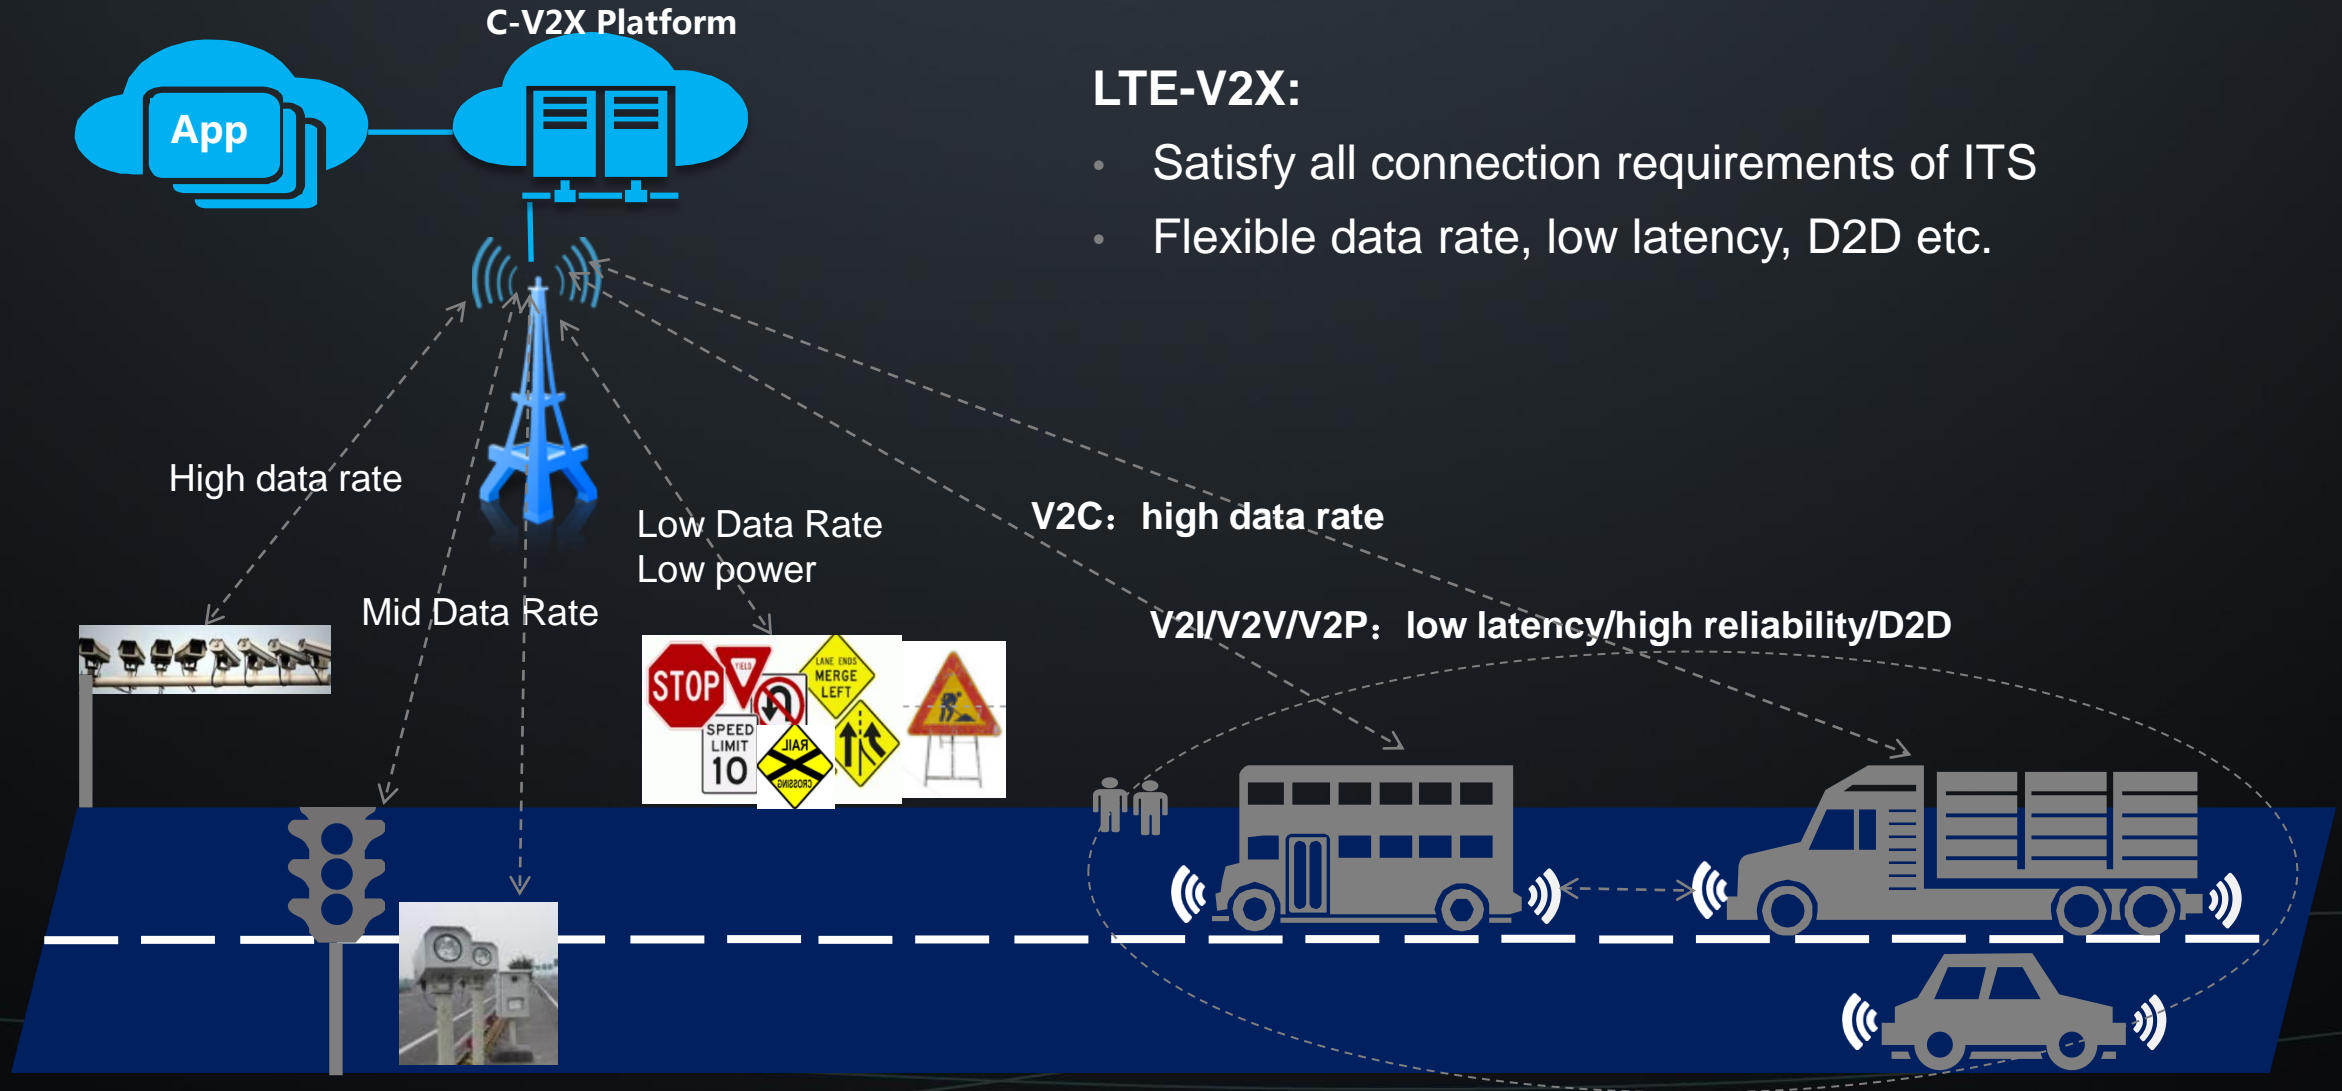

35%

Reduced Car Renting Cost
车辆租赁成本降低

Intelligent Path Optimization | 智能路径优化

8,000+ Package Boxes | 包装箱

200+ Delivery Points | 提货点

30+ Truck Types | 车型

30+ Restrictions | 约束条件

Enabling Intelligent City Traffic Management

- 3M Car;
- 510 car/KM;
- 15K community;
- 5.5K big company;

100G Ultra-high Bandwidth Network

Captured Urban Traffic Data

EI-assisted Law Enforcement

Increased Efficiency

Improved Experience

C-V2X: One Single Network Supports All ITS Connections

LTE-V2X:

- Satisfy all connection requirements of ITS
- Flexible data rate, low latency, D2D etc.

Similar Requirement for Digital World and Physical World

Latency

1 ms
E2E
Latency

Throughput

10G bps
Per
Connection

Connections

1,000K
Connections
Per km²

Mobility

500 km/h
High-speed
Railway

Network Architecture

Slicing
Ability
Required

Huawei Sustained AI Investment for Intelligent Society

Europe (Paris)